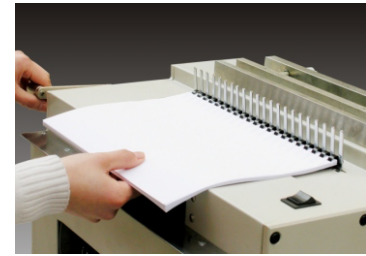

### Heavy duty binding station

### Features

Comb, wire and spiral binding work station capable of punching up to 30,000 sheets per hour.  
This all in one machine is built to last in high volume situations  
Punching dies are easily changed by simply rotating the die drum.

### Specifications

Binding types	Wire 3-1 & 2-1 Comb & Spiral
Punch capacity	up to 35 sheets
Binding capacity	max amount to suit consumable
Punching margin	yes
Side guide	yes
Foot control	yes
Dimensions	500 x 600 x 400mm
Weight	87 kg