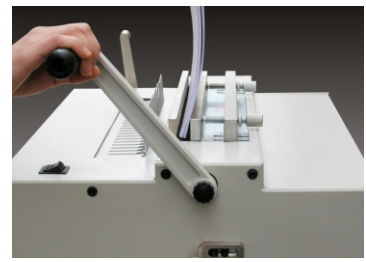

## Revolver 4 in 1

### Heavy duty binding station

### Features

Comb, wire and spiral binding work station capable of punching up to 30,000 sheets per hour.  
This all in one machine is built to last in high volume situations  
Punching dies are easily changed by simply rotating the die drum.

### Specifications

Binding types	Wire 3-1 & 2-1 Comb & Spiral
Punch capacity	up to 35 sheets
Binding capacity	max amount to suit consumable
Punching margin	yes
Side guide	yes
Foot control	yes
Dimensions	500 x 600 x 400mm
Weight	87 kg